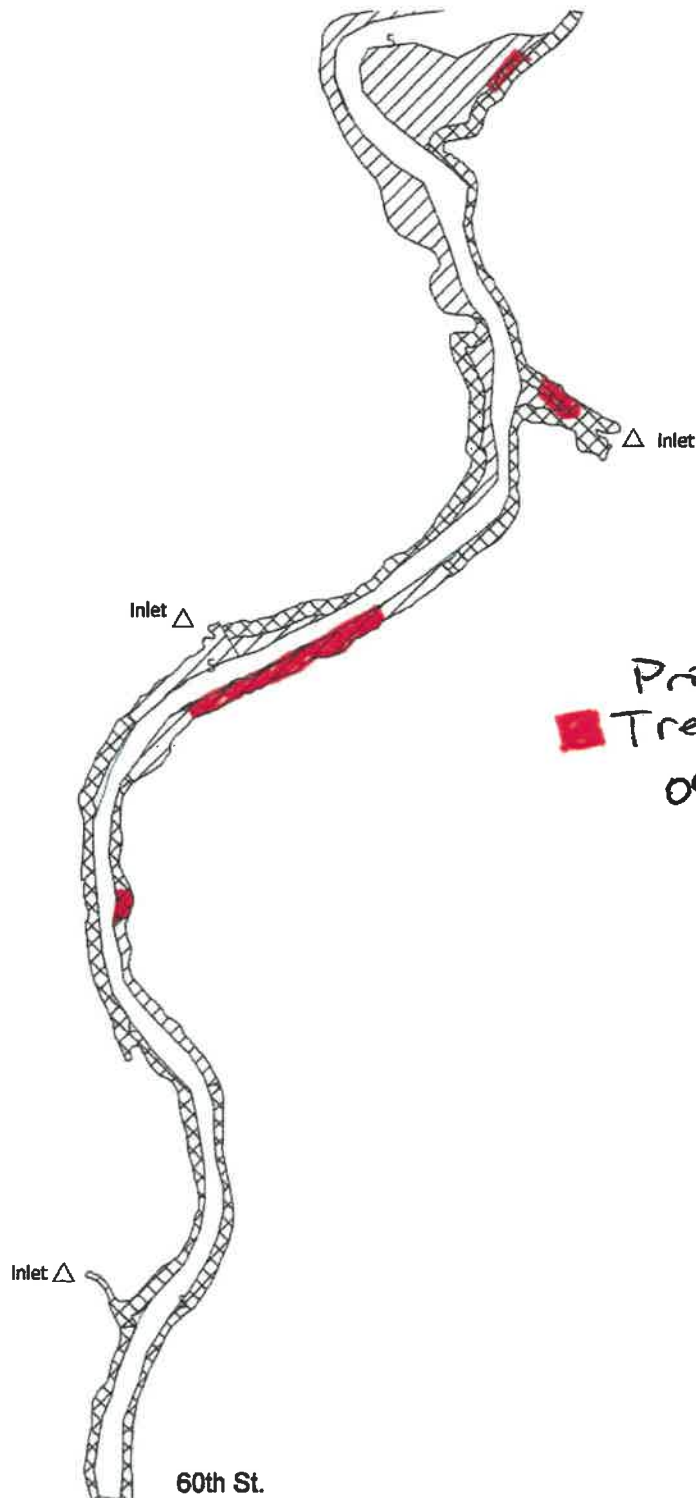

Thornapple River Cascade
Kent County
Cascade Township
T6N R10W Sec 15,16,22,27,34
323 Surface Acres

Total Treatment Area (Maps 1 & 2)

-  Weed & Algae Treatment Area = 83 acres
-  Exotic Treatment Area = 119 acres

Map 1 of 2

Littoral Zone = 202 acres
25% Littoral Zone = 50.5 acres

Thornapple River Cascade
Kent County
Cascade Township
T6N R10W Sec 15,16,22,27,34
323 Surface Acres

Total Treatment Area (Maps 1 & 2)

-  Weed & Algae Treatment Area = 83 acres
-  Exotic Treatment Area = 119 acres

Map 2 of 2

Total Littoral Zone = 202 acres
25% Littoral Zone = 50.5 acres

0 310620 1,240 1,860 2,480
Feet

Proposed
Treatment Area
08/24/2022