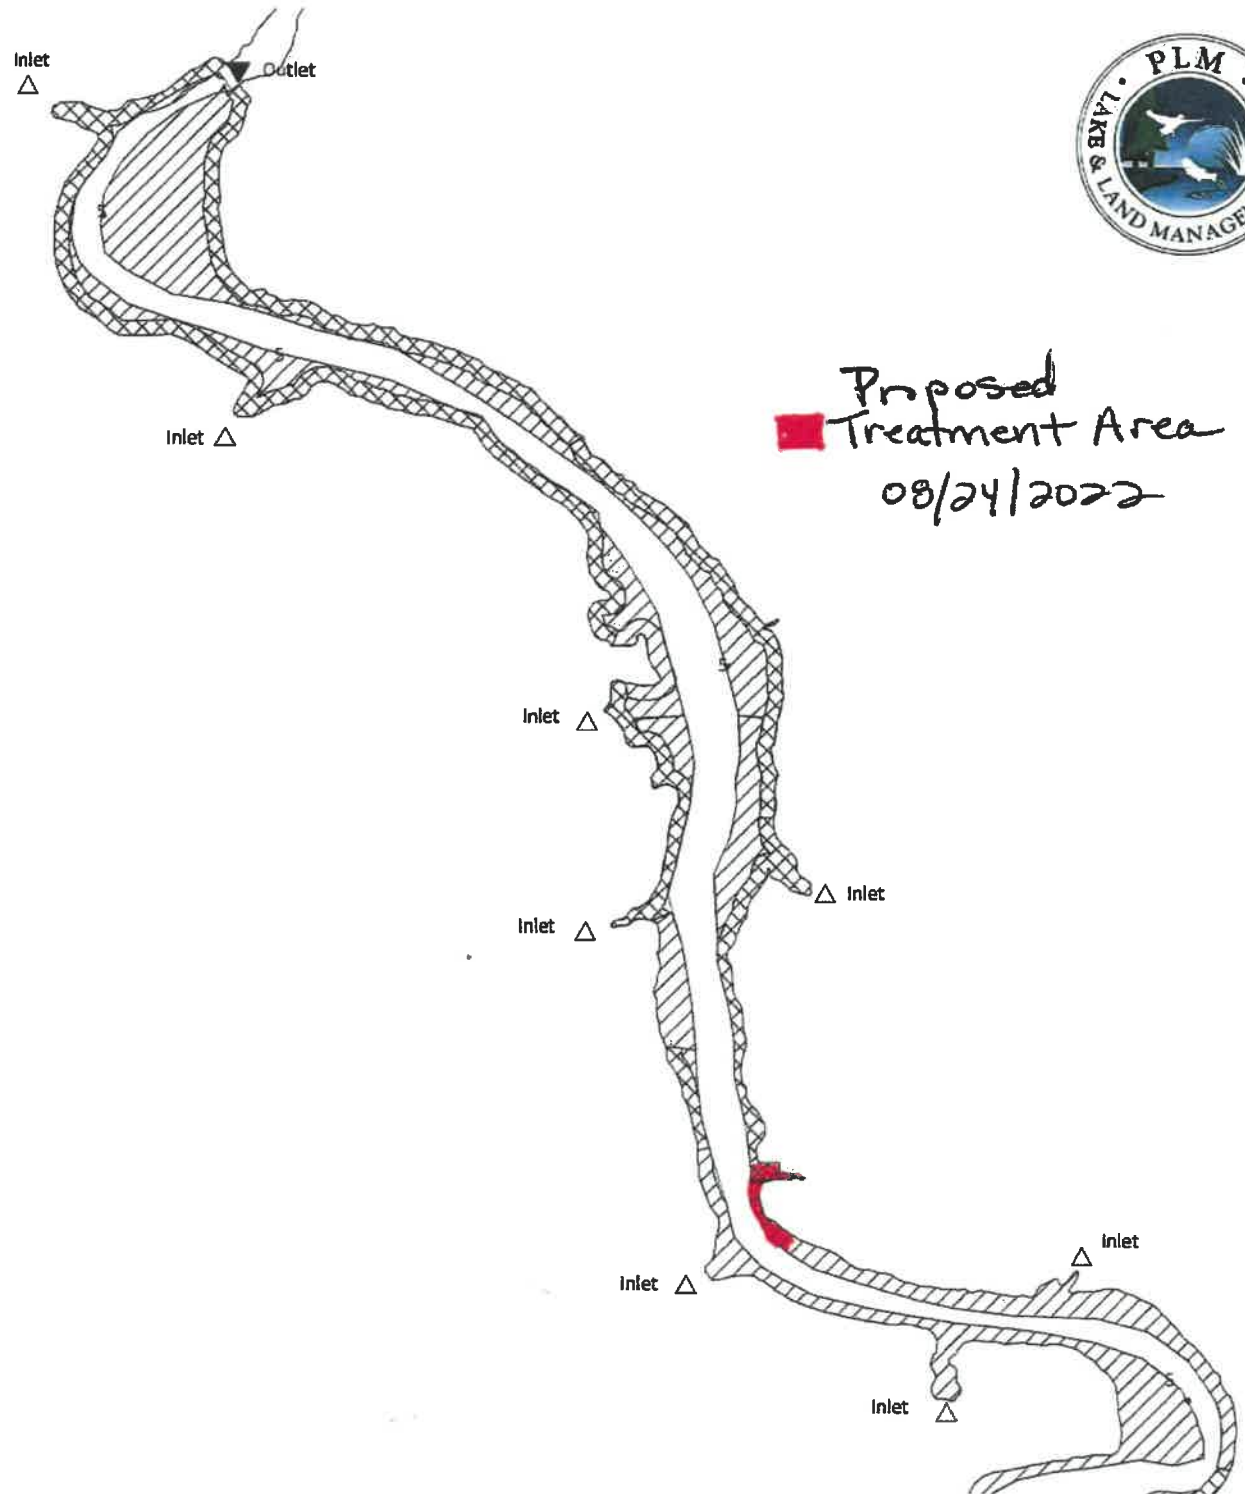

Thornapple River Cascade
Kent County
Cascade Township
T6N R10W Sec 15,16,22,27,34
323 Surface Acres

Total Treatment Area (Maps 1 & 2)

-  Weed & Algae Treatment Area = 83 acres
-  Exotic Treatment Area = 119 acres

Map 1 of 2

Littoral Zone = 202 acres
25% Littoral Zone = 50.5 acres

Thornapple River Cascade
Kent County
Cascade Township
T6N R10W Sec 15,16,22,27,34
323 Surface Acres

Total Treatment Area (Maps 1 & 2)

-  Weed & Algae Treatment Area = 83 acres
-  Exotic Treatment Area = 119 acres

Map 2 of 2

Total Littoral Zone = 202 acres
25% Littoral Zone = 50.5 acres

0 310620 1,240 1,860 2,480
Feet

Proposed
Treatment Area
08/24/2022